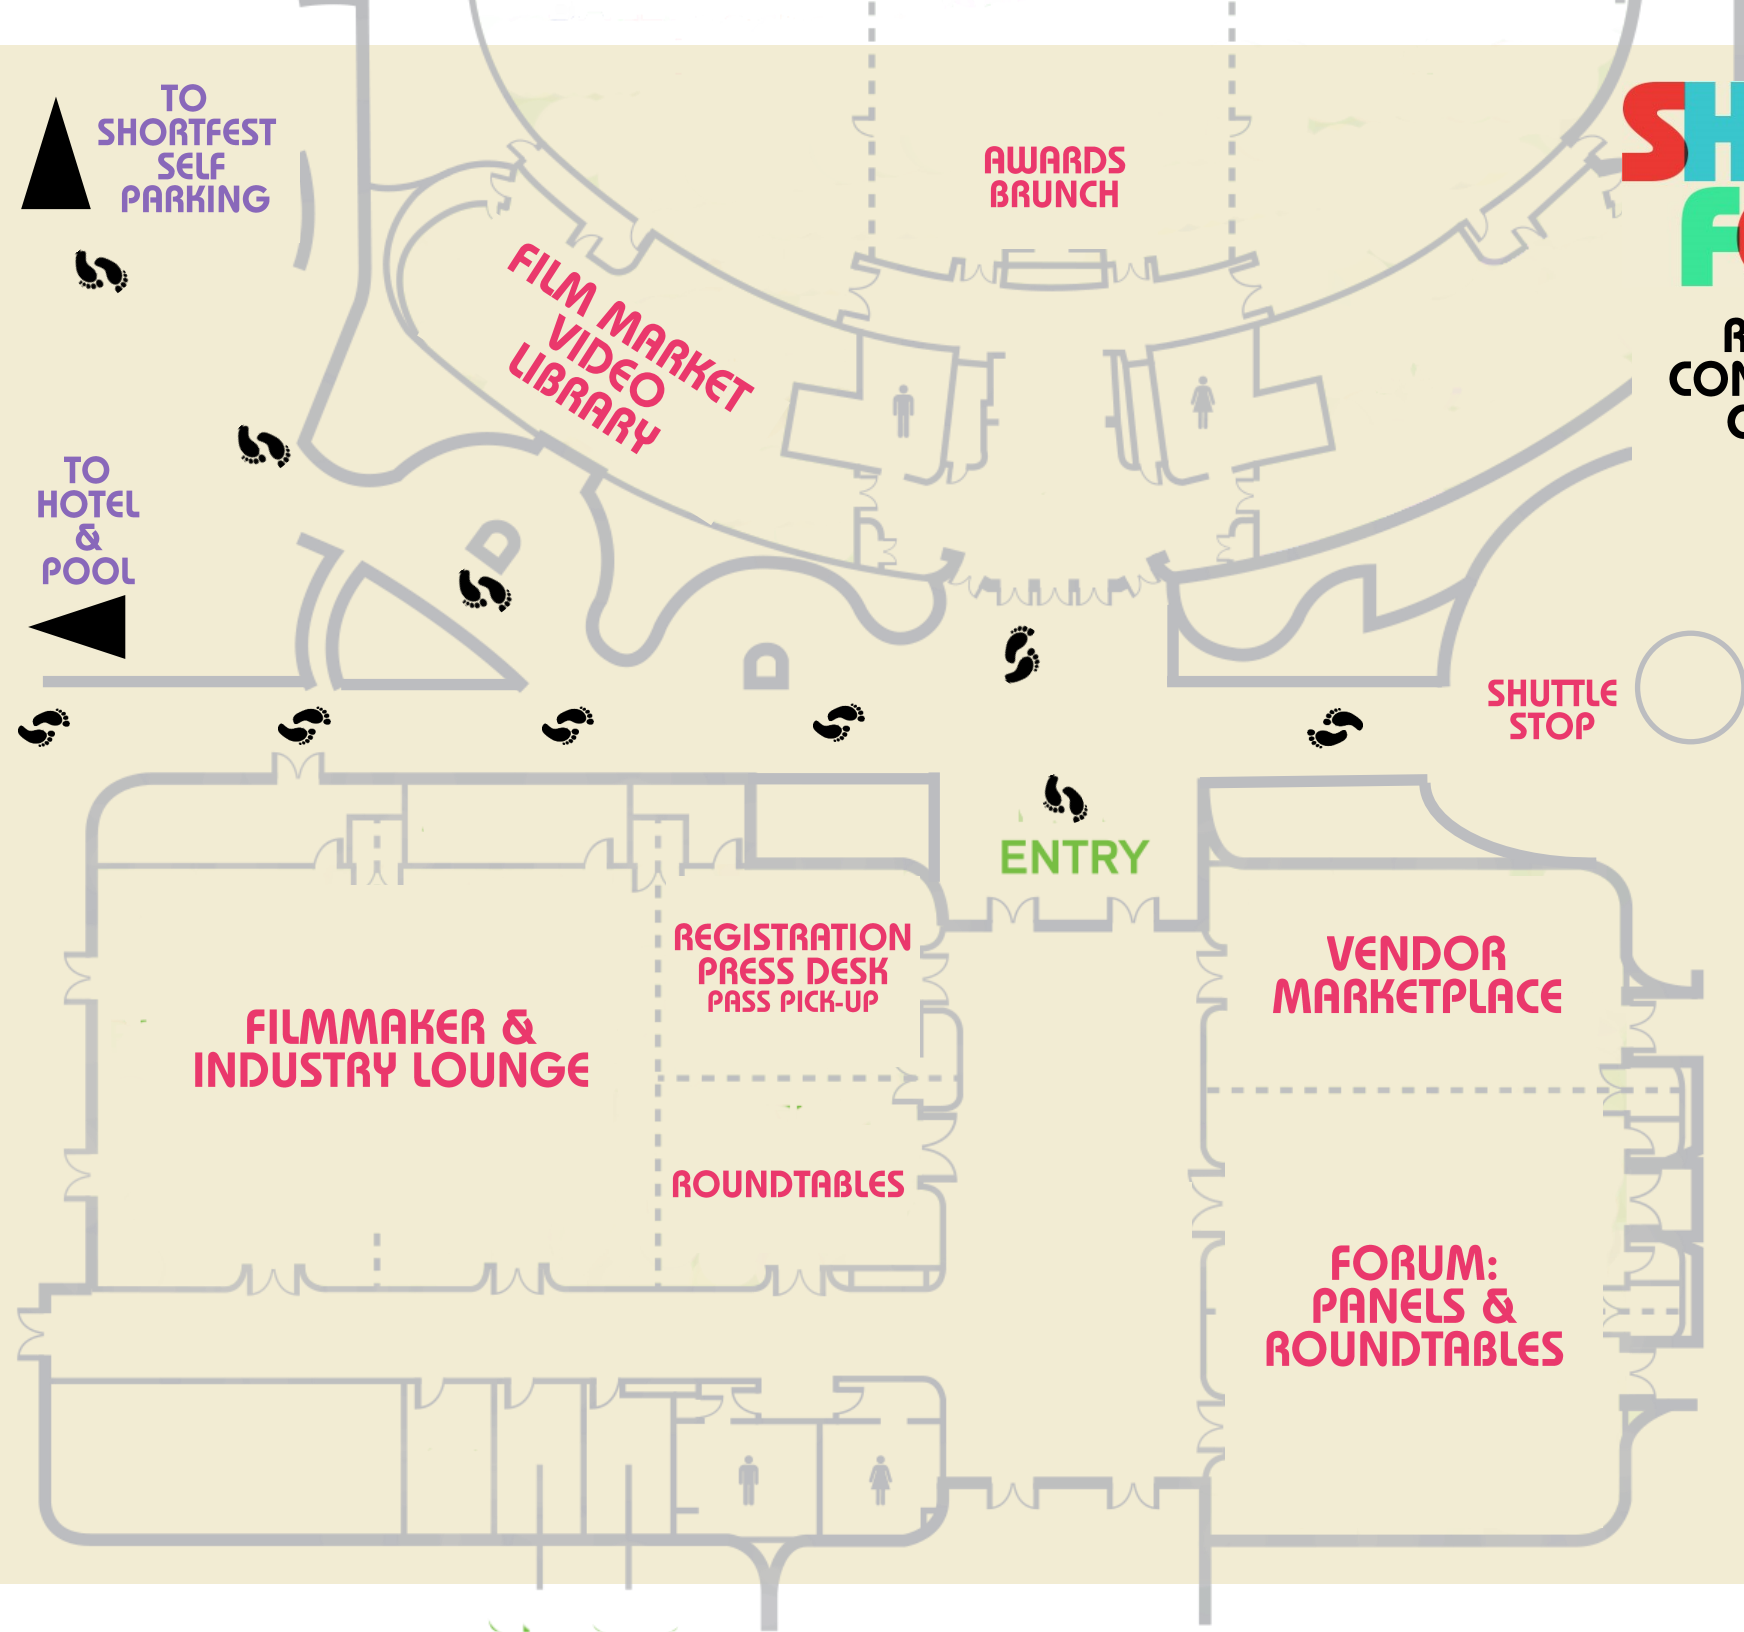

SHORT FEST

RIVIERA HOTEL

1600 N. INDIAN CANYON
DRIVE, PALM SPRINGS

ENTER AT CONFERENCE
CENTER ENTRANCE OFF
VISTA CHINO

SELF PARKING IN BACK
OF HOTEL

WALK THROUGH HOTEL
PROPERTY TO THE
CONFERENCE CENTER
....FOLLOW THE
SHORTFEST SIGNS

N. INDIAN CANYON DRIVE

SHORT FEST

RIVIERA
CONFERENCE
CENTER
MAP

**PARKING
BEHIND
HOTEL**